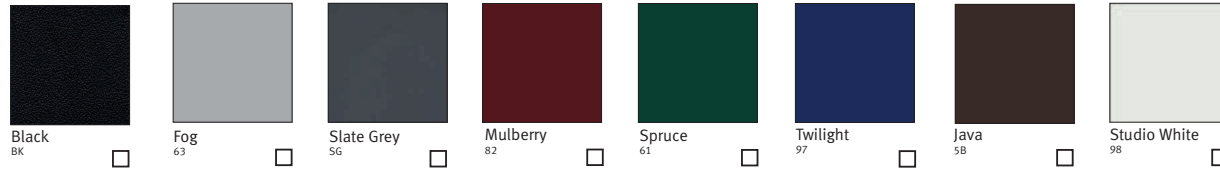

# Sayl Colour Choices

Task chair  / Visitor chair

## Base finish colour options

## Back finish: 3D intelligent™ suspension colour options

## Back frame finish colour options