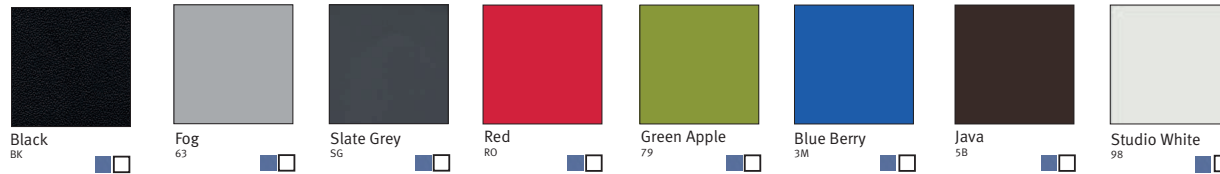

# Sayl Colour Choices

Task chair  / Visitor chair

## Base finish colour options

## Back finish: 3D intelligent™ suspension colour options

## Back frame finish colour options