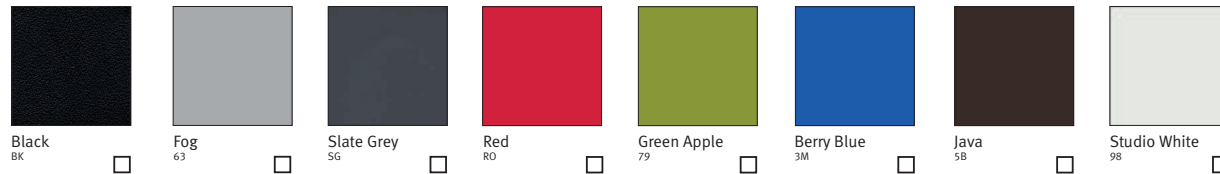

Back finish: plastic finish colour options