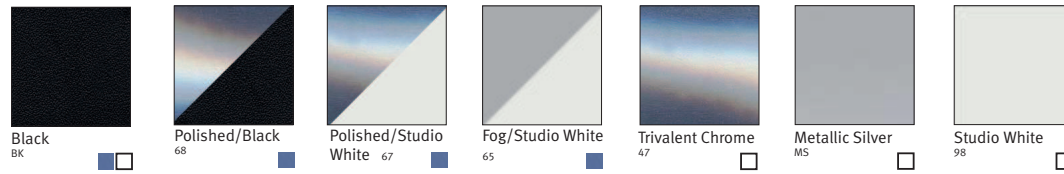

# Sayl Colour Choices

Task chair  / Visitor chair

## Base finish colour options

## Back finish: 3D intelligent™ suspension colour options

## Back frame finish colour options