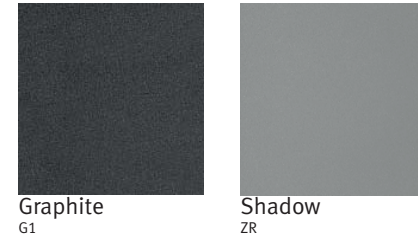

Mirra colour choices

Armpad finish colour options

Base / frame finish colour options

AireWeave® seat colour options

TriFlex™ polymer back colour options

Latitude™ back upholstery colour options