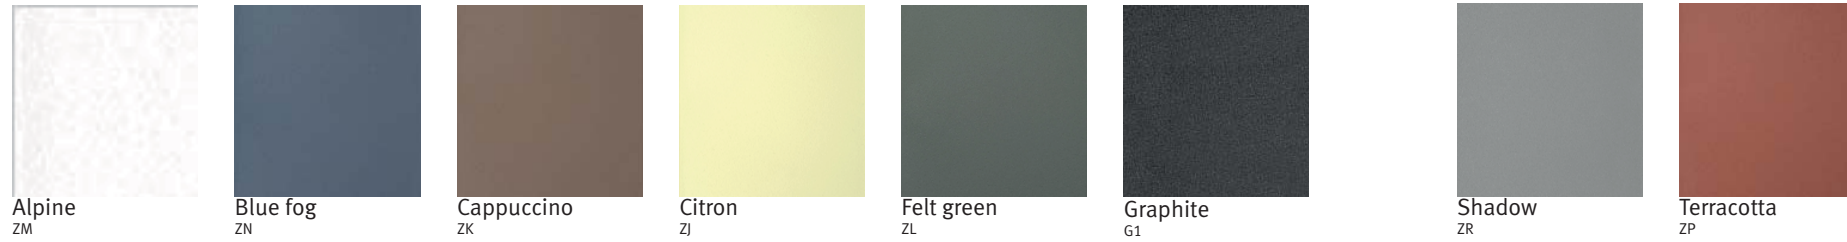

Mirra colour choices

Armpad finish colour options

Base / frame finish colour options

AireWeave® seat colour options

TriFlex™ polymer back colour options

Latitude™ back upholstery colour options