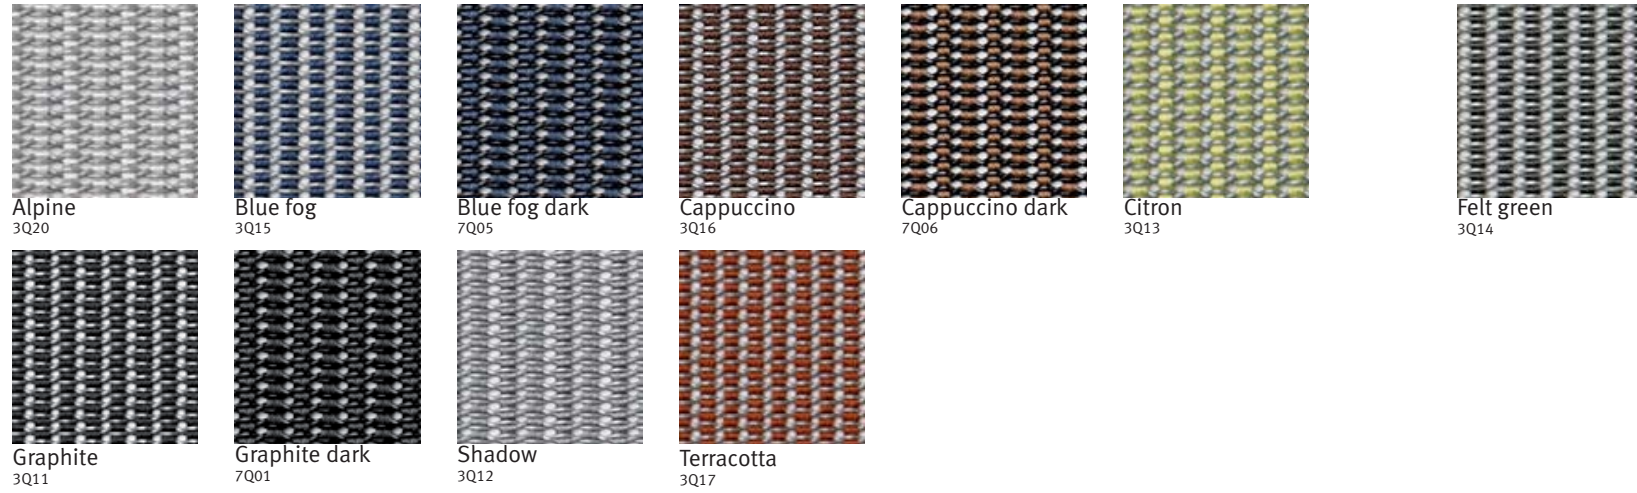

Mirra colour choices

Armpad finish colour options

Base / frame finish colour options

AireWeave® seat colour options

TriFlex™ polymer back colour options

Latitude™ back upholstery colour options