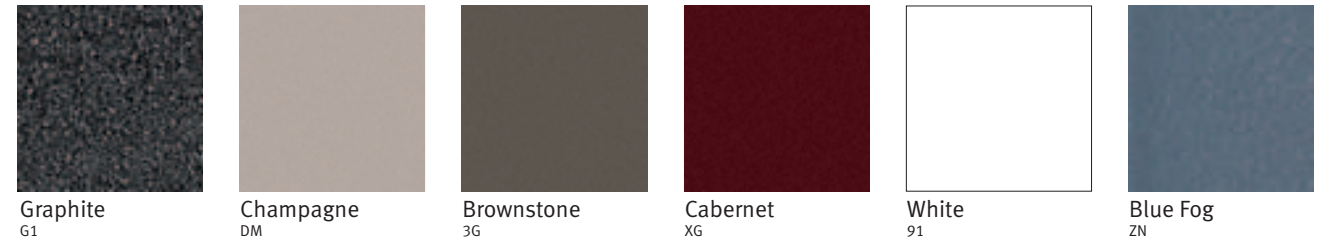

Celle colour choices

Armpad finish colour options

Base / frame finish colour options

Cellular seat and back colour options

Latitude™ back upholstery colour options *

Rhythm back upholstery colour options *

Phoenix back upholstery colour options *

Xtreme Plus back upholstery colour options *

Mainline Plus back upholstery colour options *

Unity back upholstery colour options *

*For the full range of fabric colours please refer to the fabric shade cards of Latitude, Phoenix, Unity, Mainline Plus, Rhythm and X-treme plus.