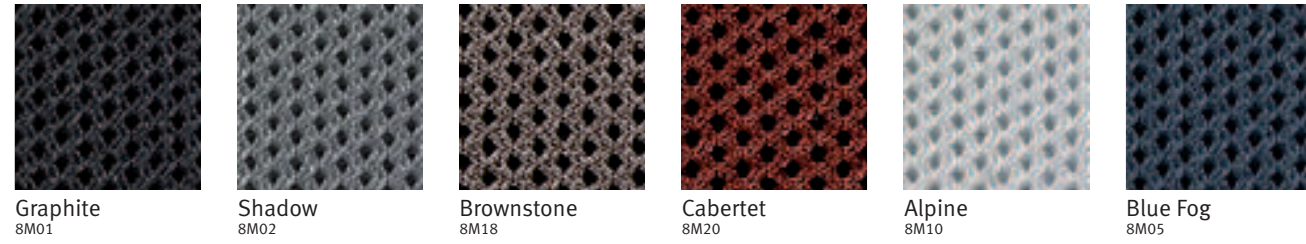

Celle colour choices

Armpad finish colour options

Base / frame finish colour options

Cellular seat and back colour options

Latitude™ back upholstery colour options *

Rhythm back upholstery colour options *

Phoenix back upholstery colour options *

Xtreme Plus back upholstery colour options *

Mainline Plus back upholstery colour options *

Unity back upholstery colour options *

*For the full range of fabric colours please refer to the fabric shade cards of Latitude, Phoenix, Unity, Mainline Plus, Rhythm and X-treme plus.