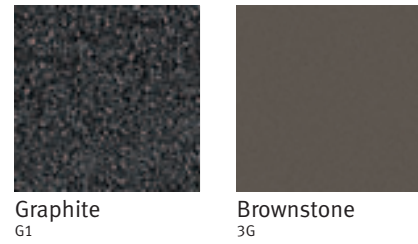

Celle colour choices

Armpad finish colour options

Base / frame finish colour options

Cellular seat and back colour options

Latitude™ back upholstery colour options *

Rhythm back upholstery colour options *

Phoenix back upholstery colour options *

Xtreme Plus back upholstery colour options *

Mainline Plus back upholstery colour options *

Unity back upholstery colour options *

*For the full range of fabric colours please refer to the fabric shade cards of Latitude, Phoenix, Unity, Mainline Plus, Rhythm and X-treme plus.