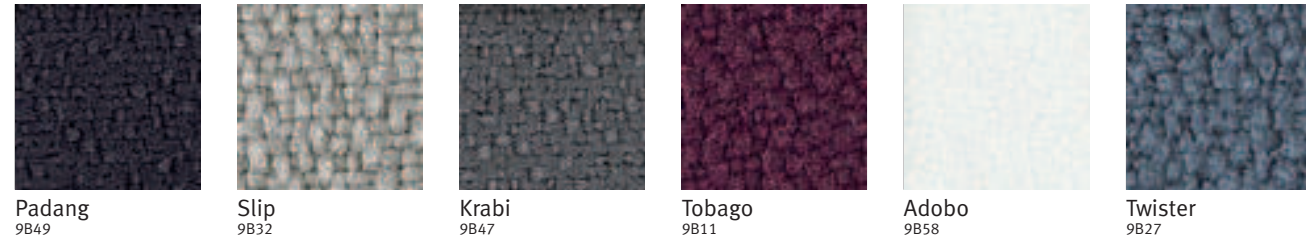

Celle colour choices

Armpad finish colour options

Base / frame finish colour options

Cellular seat and back colour options

Latitude™ back upholstery colour options *

Rhythm back upholstery colour options *

Phoenix back upholstery colour options *

Xtreme Plus back upholstery colour options *

Mainline Plus back upholstery colour options *

Unity back upholstery colour options *

*For the full range of fabric colours please refer to the fabric shade cards of Latitude, Phoenix, Unity, Mainline Plus, Rhythm and X-treme plus.