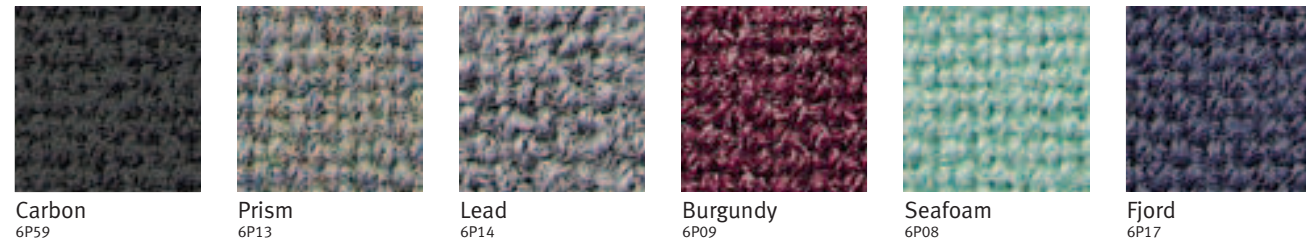

Celle colour choices

Armpad finish colour options

Base / frame finish colour options

Cellular seat and back colour options

Latitude™ back upholstery colour options *

Rhythm back upholstery colour options *

Phoenix back upholstery colour options *

Xtreme Plus back upholstery colour options *

Mainline Plus back upholstery colour options *

Unity back upholstery colour options *

*For the full range of fabric colours please refer to the fabric shade cards of Latitude, Phoenix, Unity, Mainline Plus, Rhythm and X-treme plus.

Colour samples are limited by the printing process and are indicative only.
PB1756 - Herman Miller, ● and Celle are registered trademarks of Herman Miller, Inc. Rhythm and Latitude are trademarks of Herman Miller, Inc.