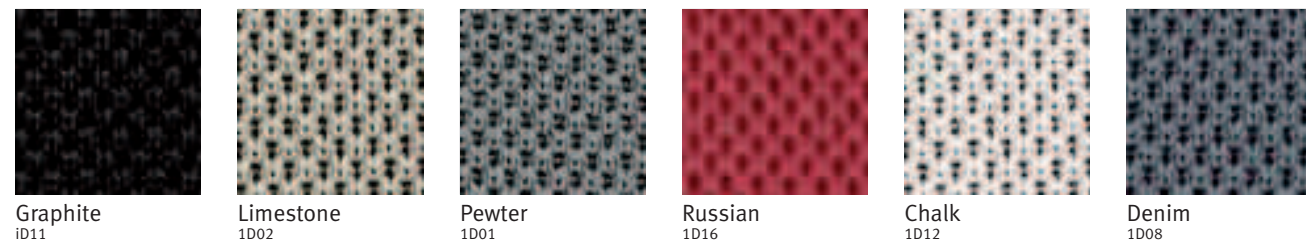

Celle colour choices

Armpad finish colour options

Base / frame finish colour options

Cellular seat and back colour options

Latitude™ back upholstery colour options *

Rhythm back upholstery colour options *

Phoenix back upholstery colour options *

Xtreme Plus back upholstery colour options *

Mainline Plus back upholstery colour options *

Unity back upholstery colour options *

*For the full range of fabric colours please refer to the fabric shade cards of Latitude, Phoenix, Unity, Mainline Plus, Rhythm and X-treme plus.

Colour samples are limited by the printing process and are indicative only.
PB1756 - Herman Miller, ● and Celle are registered trademarks of Herman Miller, Inc. Rhythm and Latitude are trademarks of Herman Miller, Inc.