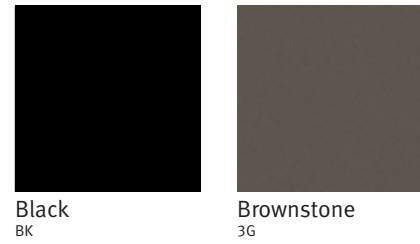

Celle colour choices

Armpad finish colour options

Base / frame finish colour options

Cellular seat and back colour options

Latitude™ back upholstery colour options *

Rhythm back upholstery colour options *

Phoenix back upholstery colour options *

Xtreme Plus back upholstery colour options *

Mainline Plus back upholstery colour options *

Unity back upholstery colour options *

*For the full range of fabric colours please refer to the fabric shade cards of Latitude, Phoenix, Unity, Mainline Plus, Rhythm and X-treme plus.