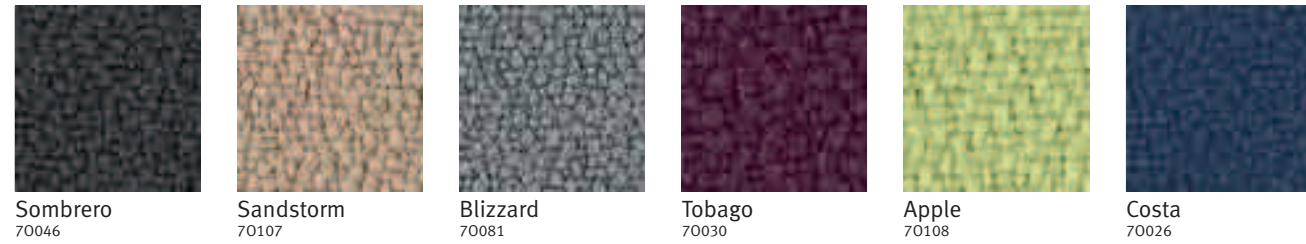

Celle colour choices

Armpad finish colour options

Base / frame finish colour options

Cellular seat and back colour options

Latitude™ back upholstery colour options *

Rhythm back upholstery colour options *

Phoenix back upholstery colour options *

Xtreme Plus back upholstery colour options *

Mainline Plus back upholstery colour options *

Unity back upholstery colour options *

*For the full range of fabric colours please refer to the fabric shade cards of Latitude, Phoenix, Unity, Mainline Plus, Rhythm and X-treme plus.

Colour samples are limited by the printing process and are indicative only.
PB1756 - Herman Miller, ● and Celle are registered trademarks of Herman Miller, Inc. Rhythm and Latitude are trademarks of Herman Miller, Inc.