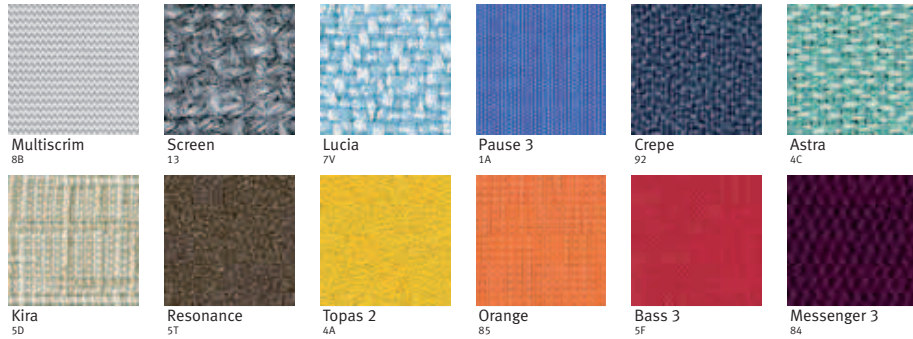

Abak Environments Colour Choices

28mm tops ■ / 25mm tops ■ / 18mm tops ■

Worktop finish colour options-melamines

Worktop finish colour options-veneers

Frame/Leg finish colour options

Performance Wall Frame/Tile finish colour options - painted

Performance Wall Frame/Tile finish colour options - veneer

Screen fabric range options *

* For the full range of colours available in these ranges please refer to the individual shade cards for each fabric option.

Colour samples are limited by the printing process and are indicative only.