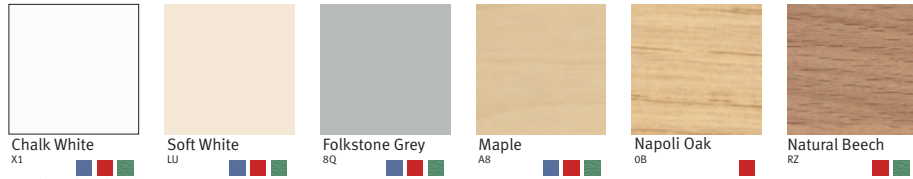

Abak Environments Colour Choices

28mm tops ■ / 25mm tops ■ / 18mm tops ■

Worktop finish colour options-melamines

Worktop finish colour options-veneers

Frame/Leg finish colour options

Performance Wall Frame/Tile finish colour options - painted

Performance Wall Frame/Tile finish colour options - veneer

Screen fabric range options *

* For the full range of colours available in these ranges please refer to the individual shade cards for each fabric option.

Colour samples are limited by the printing process and are indicative only.